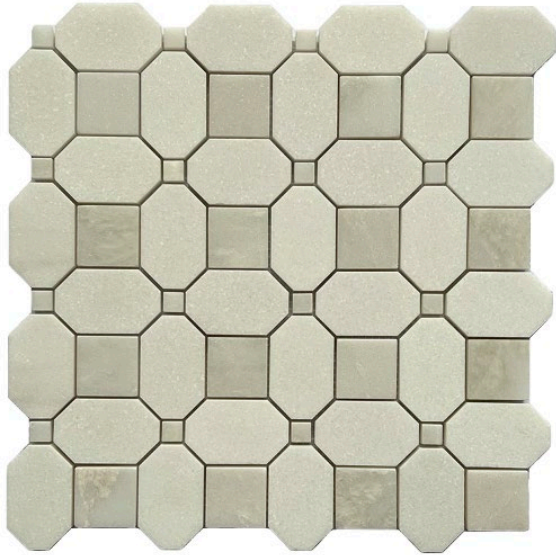

QUADRATO – THASSOS & ICE ONYX

ITEM NUMBER

SB242CTBR

PROFILE

Mosaic

AVAILABILITY

In Stock

VARIATION

Lot to Lot

GROUT JOINT

1/16"

DIMENSIONS

12 1/4" x 12 1/4"  
1.04sf/sht

THICKNESS

3/8"

FINISH

Honed

NOTES

Due to the inherent characteristics of natural stone, there may be variations in color, movement, and texture from lot to lot.

APPLICATION AREA

WALL	FLOOR	TRAFFIC	EXTERIOR FREEZE/THAW	STEAM SHOWER	WET AREA	POOL	BACKSPLASH	FIREPLACE SURROUND
Yes	Yes	Low to Moderate	No	Yes	Yes	No	Yes	Yes