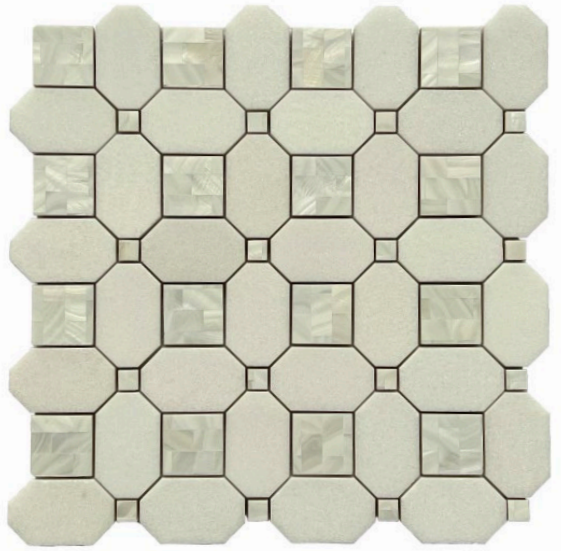

QUADRATO – THASSOS & MOTHER OF PEARL

ITEM NUMBER

SB242CTMPY

VARIATION

Lot to Lot

THICKNESS

3/8 “

NOTES

Due to the inherent characteristics of natural stone, there may be variations in color, movement, and texture from lot to lot.

PROFILE

Mosaic

GROUT JOINT

1/16 “

FINISH

Polished

AVAILABILITY

In Stock

DIMENSIONS

12 1/4” x 12 1/4”  
1.04sf/sht

APPLICATION AREA

WALL	FLOOR	TRAFFIC	EXTERIOR FREEZE/THAW	STEAM SHOWER	WET AREA	POOL	BACKSPLASH	FIREPLACE SURROUND
Yes	Yes	Low to Moderate	No	No	No	No	Yes	Yes