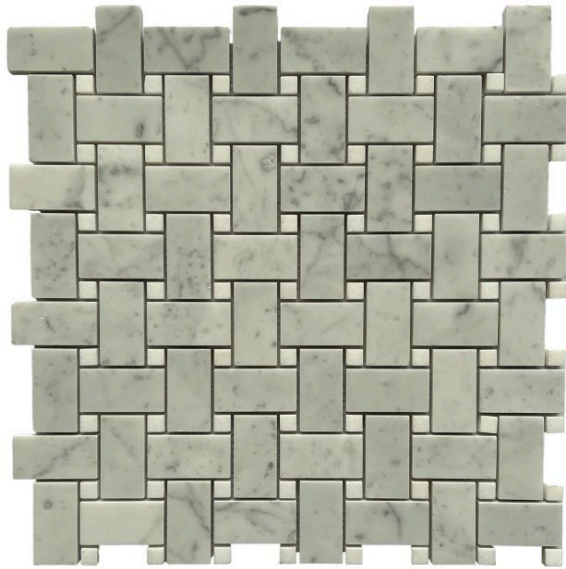

MEDIUM BASKETWEAVE – CARRARA WITH THASSOS DOT

ITEM NUMBER

SB202SBCRT

PROFILE

Mosaic

AVAILABILITY

In Stock

VARIATION

Lot to Lot

GROUT JOINT

1/16"

DIMENSIONS

12" x 12" 1sf/sht

THICKNESS

3/8"

FINISH

Polished

NOTES

Due to the inherent characteristics of natural stone, there may be variations in color, movement, and texture from lot to lot.

APPLICATION AREA

WALL	FLOOR	TRAFFIC	EXTERIOR FREEZE/THAW	STEAM SHOWER	WET AREA	POOL	BACKSPLASH	FIREPLACE SURROUND
Yes	Yes	Low to Moderate	No	Yes	Yes	No	Yes	Yes