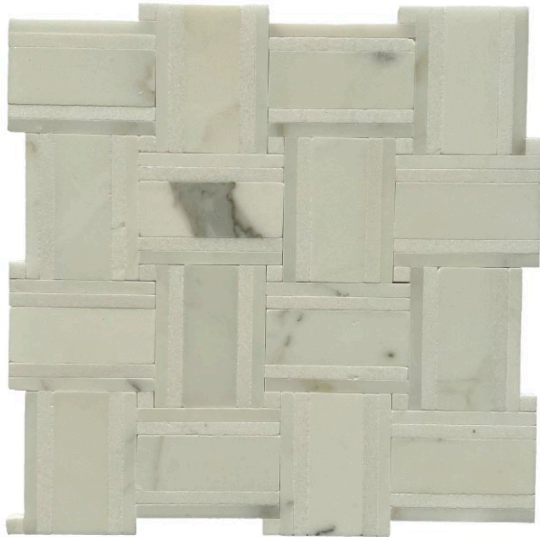

GRAND BACON – CALACATTA WITH THASSOS STRIP

ITEM NUMBER

SB230G2CLT

PROFILE

Mosaic

AVAILABILITY

In Stock

VARIATION

Lot to Lot

GROUT JOINT

1/16"

DIMENSIONS

11 3/4" x 11 3/4"  
0.96sf/sht

THICKNESS

3/8"

FINISH

Polished

NOTES

Due to the inherent characteristics of natural stone, there may be variations in color, movement, and texture from lot to lot.

APPLICATION AREA

WALL	FLOOR	TRAFFIC	EXTERIOR FREEZE/THAW	STEAM SHOWER	WET AREA	POOL	BACKSPLASH	FIREPLACE SURROUND
Yes	Yes	Low to Moderate	No	Yes	Yes	No	Yes	Yes