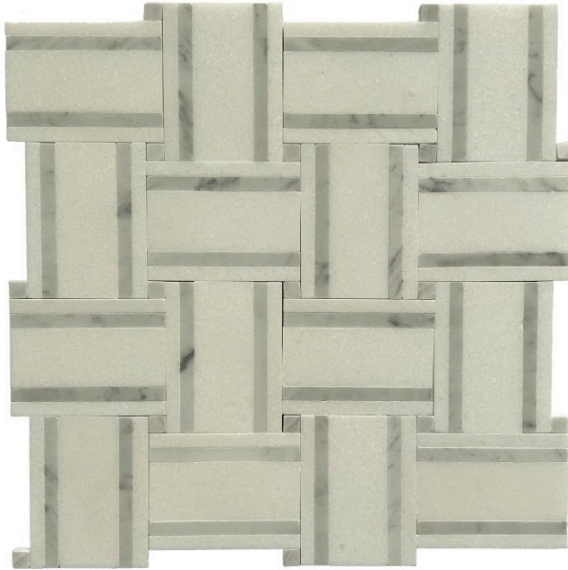

GRAND BACON – THASSOS WITH CARRARA STRIP

ITEM NUMBER

SB242G2TCR

PROFILE

Mosaic

AVAILABILITY

In Stock

VARIATION

Lot to Lot

GROUT JOINT

1/16"

DIMENSIONS

11 3/4" x 11 3/4"  
0.96sf/sht

THICKNESS

3/8"

FINISH

Polished

NOTES

Due to the inherent characteristics of natural stone, there may be variations in color, movement, and texture from lot to lot.

APPLICATION AREA

WALL	FLOOR	TRAFFIC	EXTERIOR FREEZE/THAW	STEAM SHOWER	WET AREA	POOL	BACKSPLASH	FIREPLACE SURROUND
Yes	Yes	Low to Moderate	No	Yes	Yes	No	Yes	Yes