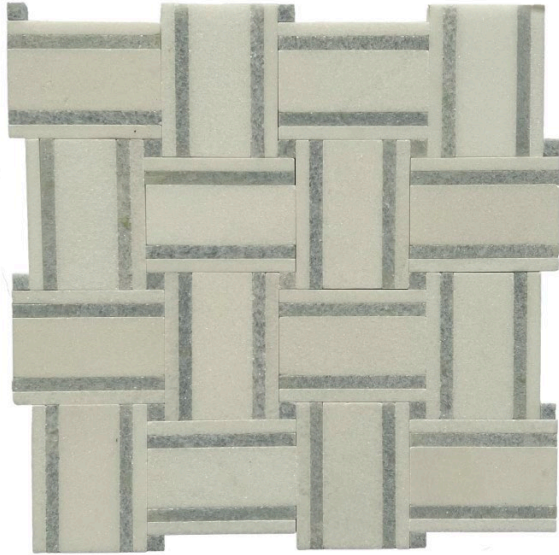

GRAND BACON – THASSOS WITH BLUE CELESTE STRIP

ITEM NUMBER

SB242G2THC

PROFILE

Mosaic

AVAILABILITY

In Stock

VARIATION

Lot to Lot

GROUT JOINT

1/16"

DIMENSIONS

11 3/4" x 11 3/4"
0.96sf/sht

THICKNESS

3/8"

FINISH

Polished

NOTES

Due to the inherent characteristics of natural stone, there may be variations in color, movement, and texture from lot to lot.

APPLICATION AREA

WALL	FLOOR	TRAFFIC	EXTERIOR FREEZE/THAW	STEAM SHOWER	WET AREA	POOL	BACKSPLASH	FIREPLACE SURROUND
Yes	Yes	Low to Moderate	No	Yes	Yes	No	Yes	Yes