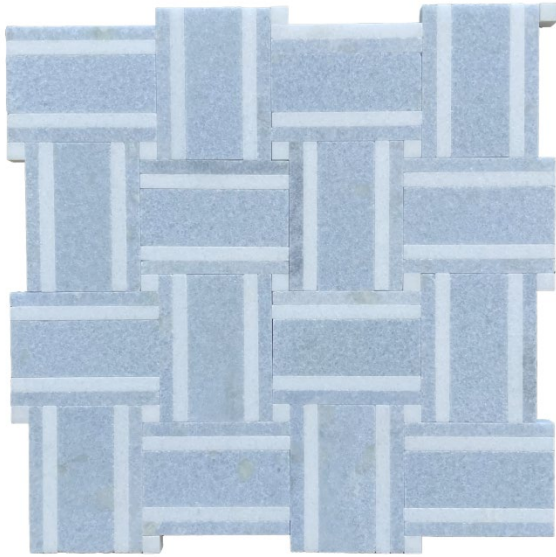

GRAND BACON – BLUE CELESTE WITH THASSOS STRIP

ITEM NUMBER

SB220G2BCT

PROFILE

Mosaic

AVAILABILITY

In Stock

VARIATION

Lot to Lot

GROUT JOINT

1/16"

DIMENSIONS

11 3/4" x 11 3/4"
0.96sf/sht

THICKNESS

3/8"

FINISH

Honed

NOTES

Due to the inherent characteristics of natural stone, there may be variations in color, movement, and texture from lot to lot.

APPLICATION AREA

WALL	FLOOR	TRAFFIC	EXTERIOR FREEZE/THAW	STEAM SHOWER	WET AREA	POOL	BACKSPLASH	FIREPLACE SURROUND
Yes	Yes	Low to Moderate	No	Yes	Yes	No	Yes	Yes