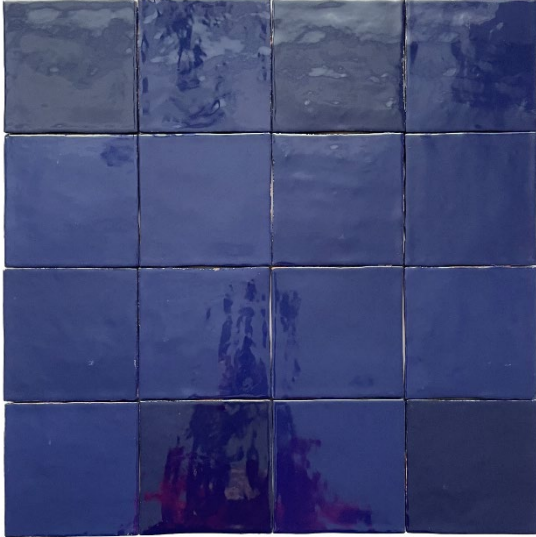

BRIDGEWOOD CERAMIC – Zelij 4x4 Azul Cobalto Glossy

ITEM NUMBER

SB305BW44AZCO

PROFILE

Ceramic

AVAILABILITY

In Stock

VARIATION

N/A

GROUT JOINT

1/8"

DIMENSIONS

3.94"x3.94"
0.11sf/pc
81pcs/8.91sf/box

THICKNESS

3/8"

FINISH