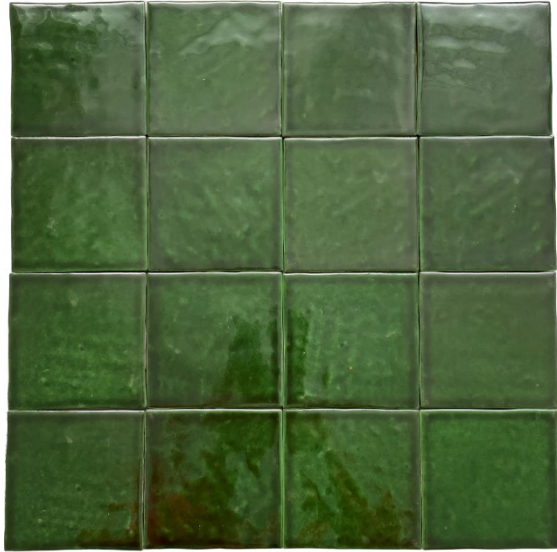

BRIDGEWOOD CERAMIC – Zelij 4x4 Verde Cobre Glossy

ITEM NUMBER

SB305BW44VECO

PROFILE

Ceramic

AVAILABILITY

In Stock

VARIATION

N/A

GROUT JOINT

1/8"

DIMENSIONS

3.94"x3.94"

0.11sf/pc

81pcs/8.91sf/box

THICKNESS