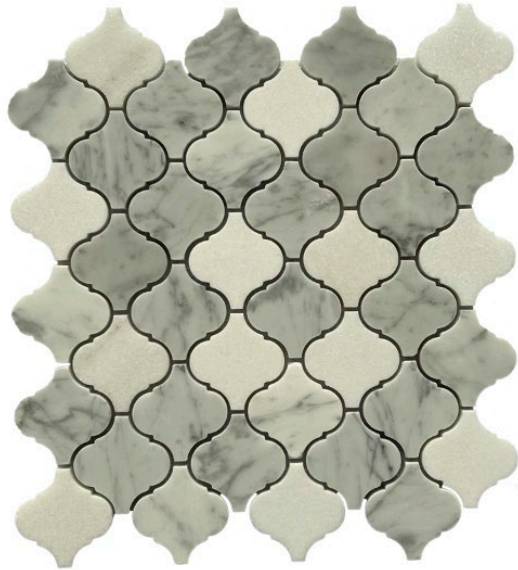

MINI ARABESQUE – CARRARA, ASIAN STATUARY & THASSOS

ITEM NUMBER

SB242TCSMA

VARIATION

Lot to Lot

THICKNESS

3/8 “

NOTES

Due to the inherent characteristics of natural stone, there may be variations in color, movement, and texture from lot to lot.

PROFILE

Mosaic

GROUT JOINT

1/16 “

FINISH

Polished

AVAILABILITY