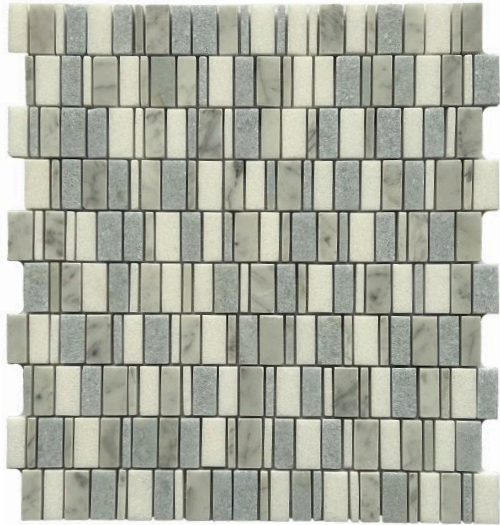

OPUS WATERFALL – CARRARA, BLUE CELESTE & THASSOS

ITEM NUMBER

SB222WTCC

VARIATION

Lot to Lot

THICKNESS

3/8 “

NOTES

Due to the inherent characteristics of natural stone, there may be variations in color, movement, and texture from lot to lot.

PROFILE

Mosaic

GROUT JOINT

1/16 “

FINISH

Polished

AVAILABILITY

In Stock

DIMENSIONS

11 3/8” X 11 3/8”
0.90sf/sht

APPLICATION AREA

WALL	FLOOR	TRAFFIC	EXTERIOR FREEZE/THAW	STEAM SHOWER	WET AREA	POOL	BACKSPLASH	FIREPLACE SURROUND
Yes	Yes	Low to Moderate	No	Yes	Yes	No	Yes	Yes