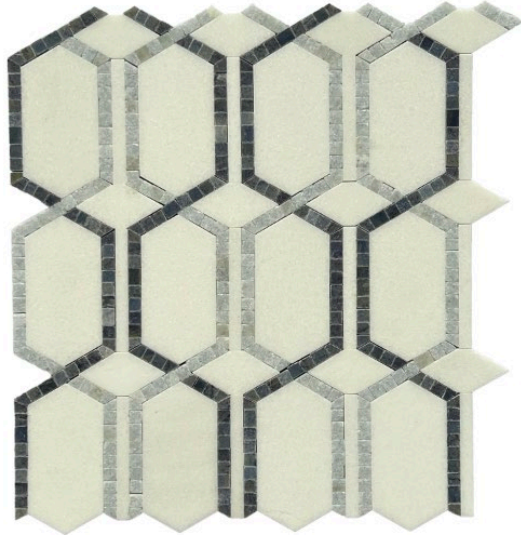

TAHITI – THASSOS, BLUE CELESTE & AZUL MACAUBA

ITEM NUMBER

SB242BA1844

PROFILE

Mosaic

AVAILABILITY

In Stock

VARIATION

Lot to Lot

GROUT JOINT

1/16"

DIMENSIONS

0.93 sf/sht

THICKNESS

3/8"

FINISH

Polished

NOTES

Due to the inherent characteristics of natural stone, there may be variations in color, movement, and texture from lot to lot.

APPLICATION AREA

WALL	FLOOR	TRAFFIC	EXTERIOR FREEZE/THAW	STEAM SHOWER	WET AREA	POOL	BACKSPLASH	FIREPLACE SURROUND
Yes	Yes	Low to Moderate	No	Yes	Yes	No	Yes	Yes