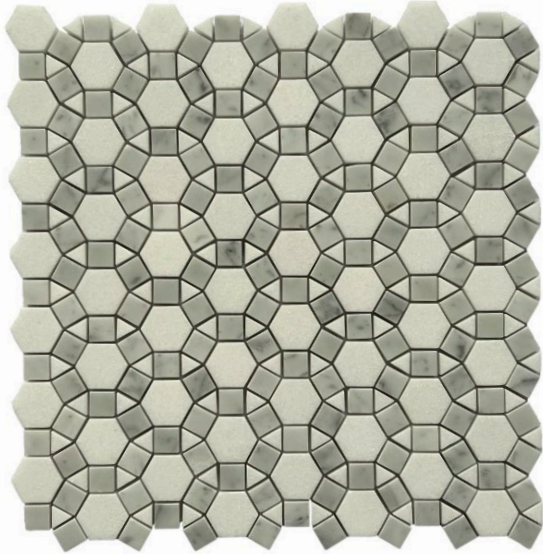

SUNFLOWER MOSAIC – THASSOS & CARRARA

ITEM NUMBER

SB242SFTCR

PROFILE

Mosaic

AVAILABILITY

In Stock

VARIATION

Lot to Lot

GROUT JOINT

1/16"

DIMENSIONS

12" x 12" 1sf/sht

THICKNESS

3/8"

FINISH

Polished

NOTES

Due to the inherent characteristics of natural stone, there may be variations in color, movement, and texture from lot to lot.

APPLICATION AREA

WALL	FLOOR	TRAFFIC	EXTERIOR FREEZE/THAW	STEAM SHOWER	WET AREA	POOL	BACKSPLASH	FIREPLACE SURROUND
Yes	Yes	Low to Moderate	No	Yes	Yes	No	Yes	Yes