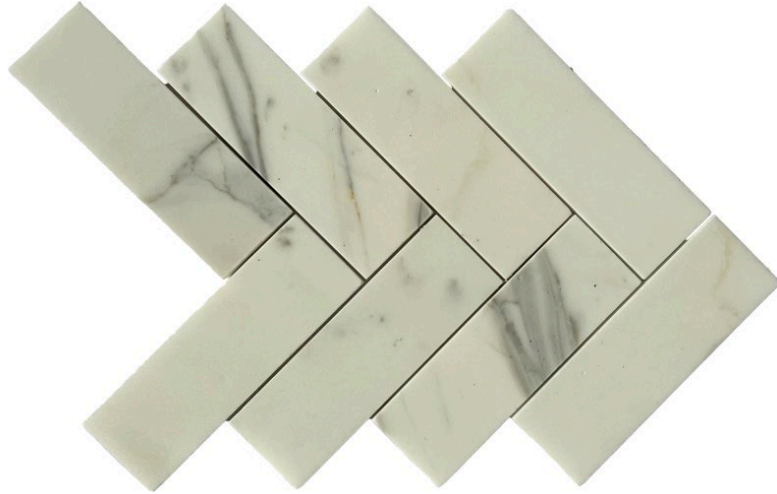

HERRINGBONE 2X6 - CALACATTA

ITEM NUMBER

SB23026CAH

PROFILE

Mosaic

AVAILABILITY

In Stock

VARIATION

Lot to Lot

GROUT JOINT

1/16"

DIMENSIONS

11 3/4" x 8 3/4" 0.67sf/sht

THICKNESS

3/8"

FINISH

Honed

NOTES

Due to the inherent characteristics of natural stone, there may be variations in color, movement, and texture from lot to lot.

APPLICATION AREA

WALL	FLOOR	TRAFFIC	EXTERIOR FREEZE/THAW	STEAM SHOWER	WET AREA	POOL	BACKSPLASH	FIREPLACE SURROUND
Yes	Yes	Low to Moderate	No	Yes	Yes	No	Yes	Yes