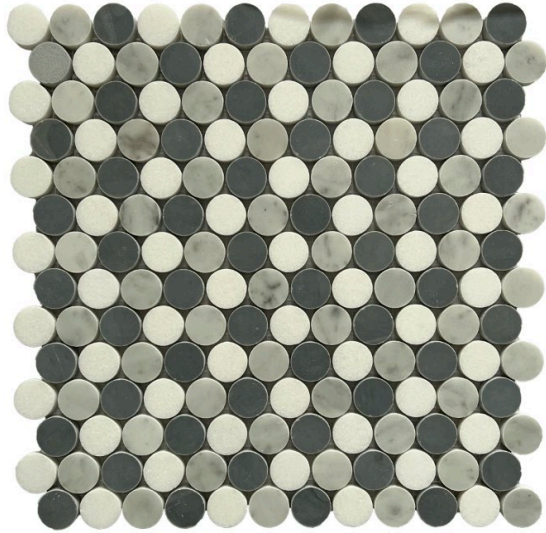

PENNY ROUNDS – BARDIGLIO, THASSOS & CARRARA

ITEM NUMBER

SB141GRPR

VARIATION

Lot to Lot

THICKNESS

3/8 “

NOTES

Due to the inherent characteristics of natural stone, there may be variations in color, movement, and texture from lot to lot.

PROFILE

Mosaic

GROUT JOINT

1/16 “

FINISH

Polished

AVAILABILITY

In Stock

DIMENSIONS

12 2/5” x 12 3/5”
1.09sf/sht

APPLICATION AREA

WALL	FLOOR	TRAFFIC	EXTERIOR FREEZE/THAW	STEAM SHOWER	WET AREA	POOL	BACKSPLASH	FIREPLACE SURROUND
Yes	Yes	Low to Moderate	No	Yes	Yes	No	Yes	Yes