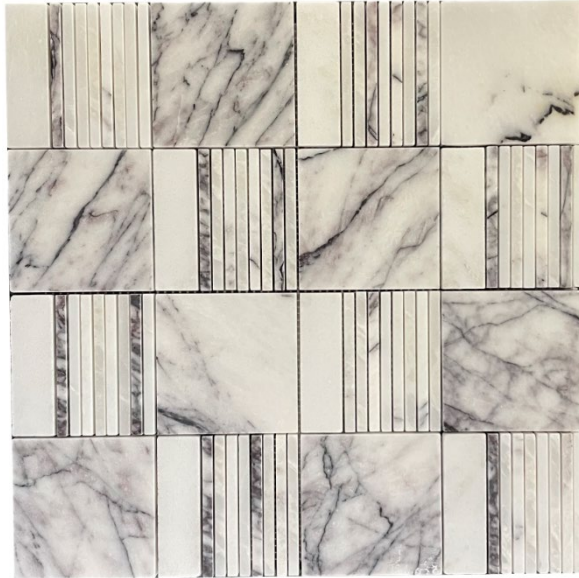

VIVIAN – LILAC & ICE ONYX

ITEM NUMBER

SB2212047LIC

PROFILE

Mosaic

AVAILABILITY

In Stock

VARIATION

Lot to Lot

GROUT JOINT

1/16"

DIMENSIONS

13.2" x 13.2"  
1.21sf/sht

THICKNESS

3/8"

FINISH

Multi – finish

NOTES

Due to the inherent characteristics of natural stone, there may be variations in color, movement, and texture from lot to lot.

APPLICATION AREA

WALL	FLOOR	TRAFFIC	EXTERIOR FREEZE/THAW	STEAM SHOWER	WET AREA	POOL	BACKSPLASH	FIREPLACE SURROUND
Yes	Yes	Low to Moderate	No	Yes	Yes	No	Yes	Yes