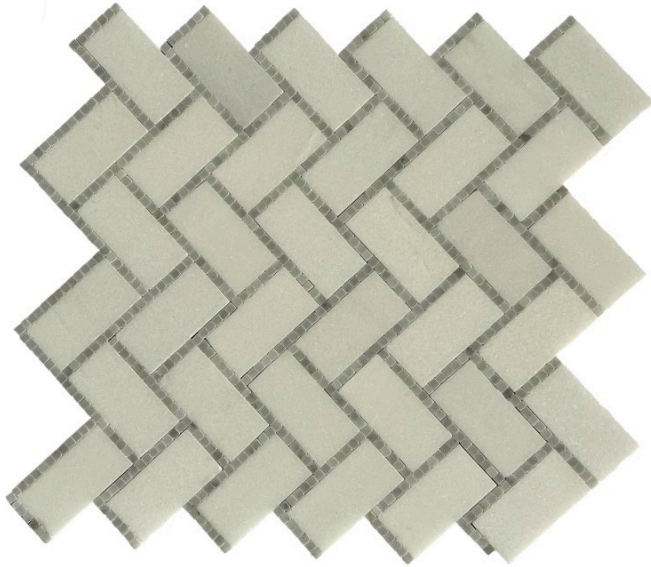

HERRINGBONE 1X2 – THASSOS WITH CARRARA

ITEM NUMBER

SB12HERTHCR

PROFILE

Mosaic

AVAILABILITY

In Stock

VARIATION

Lot to Lot

GROUT JOINT

1/16"

DIMENSIONS

0.88sf/sht

THICKNESS

3/8"

FINISH

Polished

NOTES

Due to the inherent characteristics of natural stone, there may be variations in color, movement, and texture from lot to lot.

APPLICATION AREA

WALL	FLOOR	TRAFFIC	EXTERIOR FREEZE/THAW	STEAM SHOWER	WET AREA	POOL	BACKSPLASH	FIREPLACE SURROUND
Yes	Yes	Low to Moderate	No	Yes	Yes	No	Yes	Yes