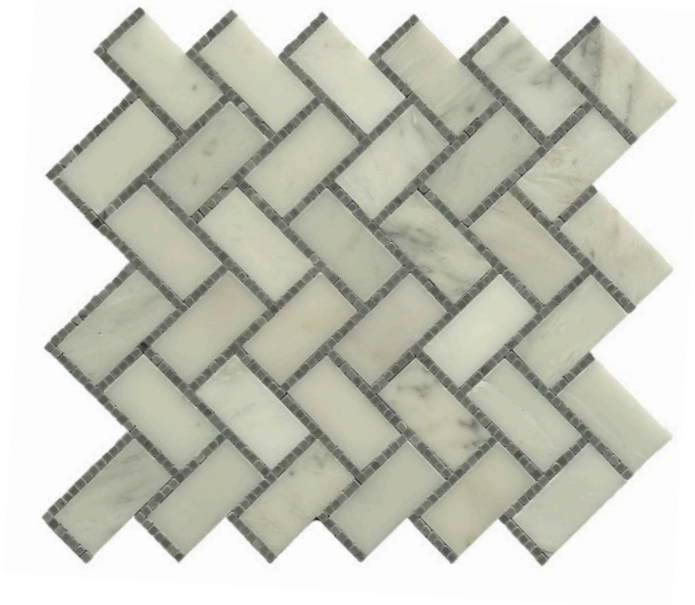

HERRINGBONE 1X2 – ASIAN STATUARY WITH BARDIGLIO

ITEM NUMBER

SB12HERASMS

PROFILE

Mosaic

AVAILABILITY

In Stock

VARIATION

Lot to Lot

GROUT JOINT

1/16"

DIMENSIONS

0.88sf/sht

THICKNESS

3/8"

FINISH

Honed

NOTES

Due to the inherent characteristics of natural stone, there may be variations in color, movement, and texture from lot to lot.

APPLICATION AREA

WALL	FLOOR	TRAFFIC	EXTERIOR FREEZE/THAW	STEAM SHOWER	WET AREA	POOL	BACKSPLASH	FIREPLACE SURROUND
Yes	Yes	Low to Moderate	No	Yes	Yes	No	Yes	Yes