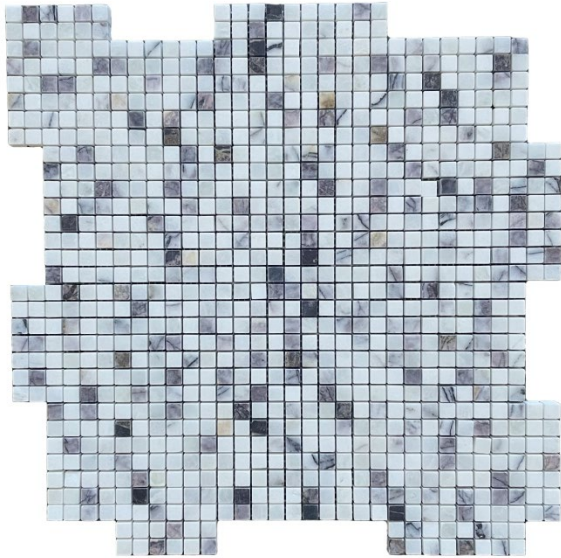

3/8" x 3/8" WITH JOINT – LILAC, ICE & THASSOS

ITEM NUMBER

SB221LITMIC

PROFILE

Mosaic

AVAILABILITY

In Stock

VARIATION

Lot to Lot

GROUT JOINT

1/16"

DIMENSIONS

1.22sf/sht

THICKNESS

3/8"

FINISH

Honed

NOTES

Due to the inherent characteristics of natural stone, there may be variations in color, movement, and texture from lot to lot.

APPLICATION AREA

WALL	FLOOR	TRAFFIC	EXTERIOR FREEZE/THAW	STEAM SHOWER	WET AREA	POOL	BACKSPLASH	FIREPLACE SURROUND
Yes	Yes	Low to Moderate	No	Yes	Yes	No	Yes	Yes