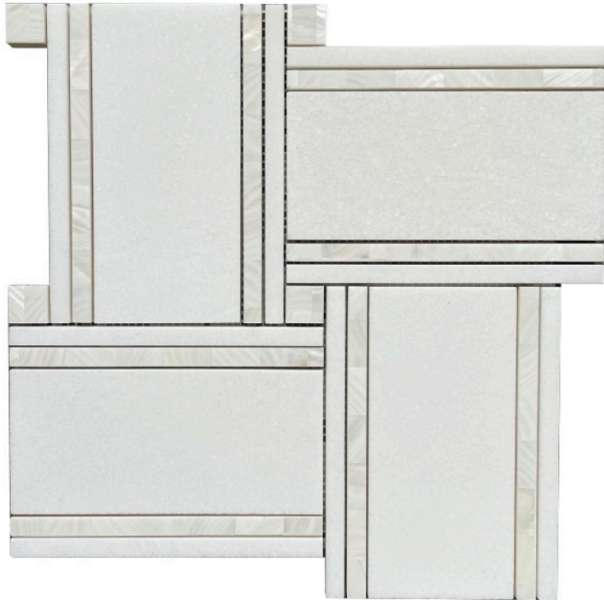

VENTI BACON – THASSOS WITH MOP STRIP (YELLOW)

ITEM NUMBER

SB242G2TMPY

PROFILE

Mosaic

AVAILABILITY

In Stock

VARIATION

Lot to Lot

GROUT JOINT

1/16"

DIMENSIONS

11 3/4" x 11 3/4"
1.13sf/sht

THICKNESS

3/8"

FINISH

Polished

NOTES

Due to the inherent characteristics of natural stone, there may be variations in color, movement, and texture from lot to lot.

APPLICATION AREA

WALL	FLOOR	TRAFFIC	EXTERIOR FREEZE/THAW	STEAM SHOWER	WET AREA	POOL	BACKSPLASH	FIREPLACE SURROUND
Yes	Yes	Low to Moderate	No	Yes	Yes	No	Yes	Yes